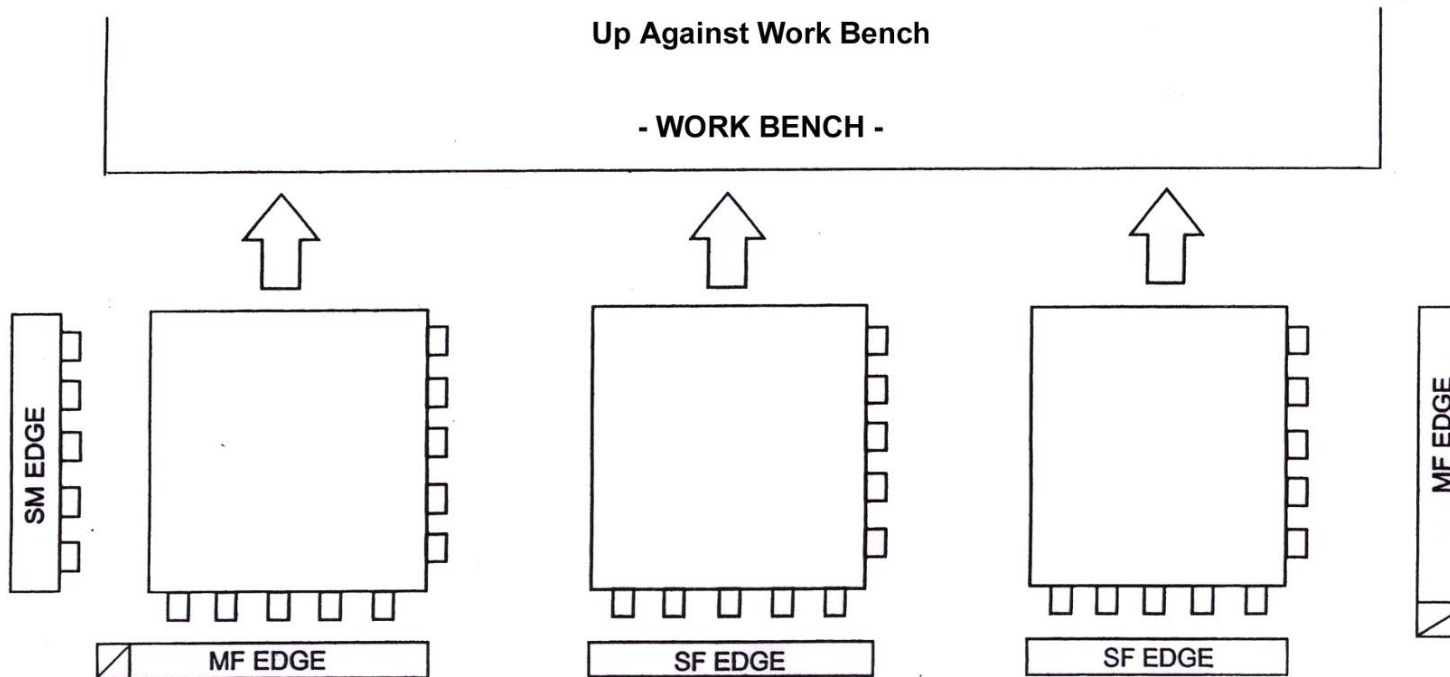

Matta, Comort & Ergo Mats Installation

Installation for ESD Matta Carpet, Comfort & Ergo Interlocking Anti-Fatigue Mats

Work Bench

Key: Tiles – 500 mm x 500 mm (4 per m²)

Edges-SM = Side Male

SF = Side Female

MF = Mitred Female

MM = Mitred Male

(500mm x 100mm)

(500mm x 100mm)

(600mm x 100mm)

(600mm x 100mm)

NOTE: Butt tiles up to work bench with lugs facing out and to the right. Join tiles together from left to right then lock edge ramps onto front and ends. For easier fitting, brush lugs with a little detergent or oil prior to joining.